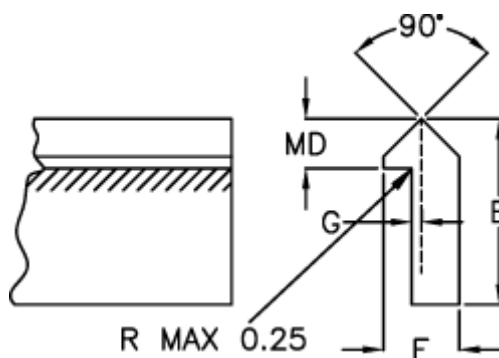

Data Sheet

Article number: 055015500

Description: Single edge track T1 5500mm

Measures

E = 11.09

F = 4.74

G = 0.78

Kg/m = 0.272

MD(T) = 3.17